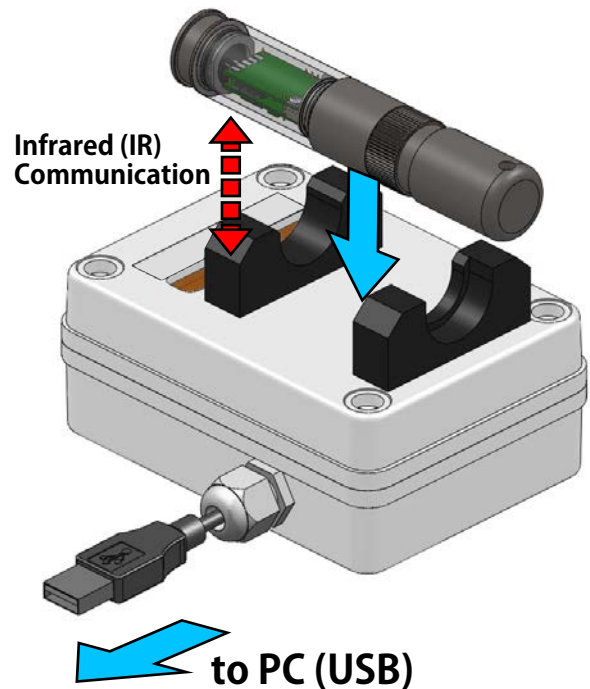

Interface Unit Specifications

Model	DEFI-IF
Communication	USB to PC (Ver2.0) / Infrared to instrument
Power	USB bus power
Operation temperature	-3 to 45 °C (no condensation)
Material	ABS resin, Acrylic resin
Dimensions	W110 mm × H66 mm × D80 mm (without cable)
Weight	225 g

* Interface Unit is required for communication.