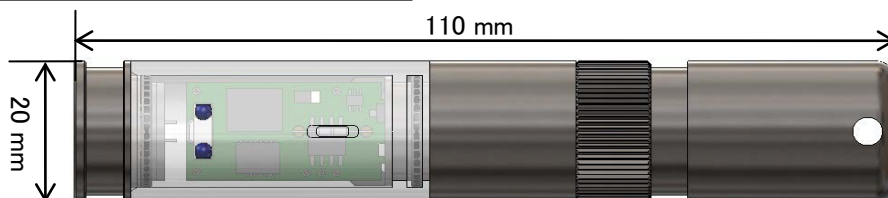

Interface Unit Specifications

Model	DEFI-IF
Communication	USB to PC (Ver2.0) / Infrared to instrument
Power	USB bus power
Operation temperature	-3 to 45 °C (no condensation)
Material	ABS resin, Acrylic resin
Dimensions	W110 mm × H66 mm × D80 mm (without cable)
Weight	225 g

* Interface Unit is required for communication.