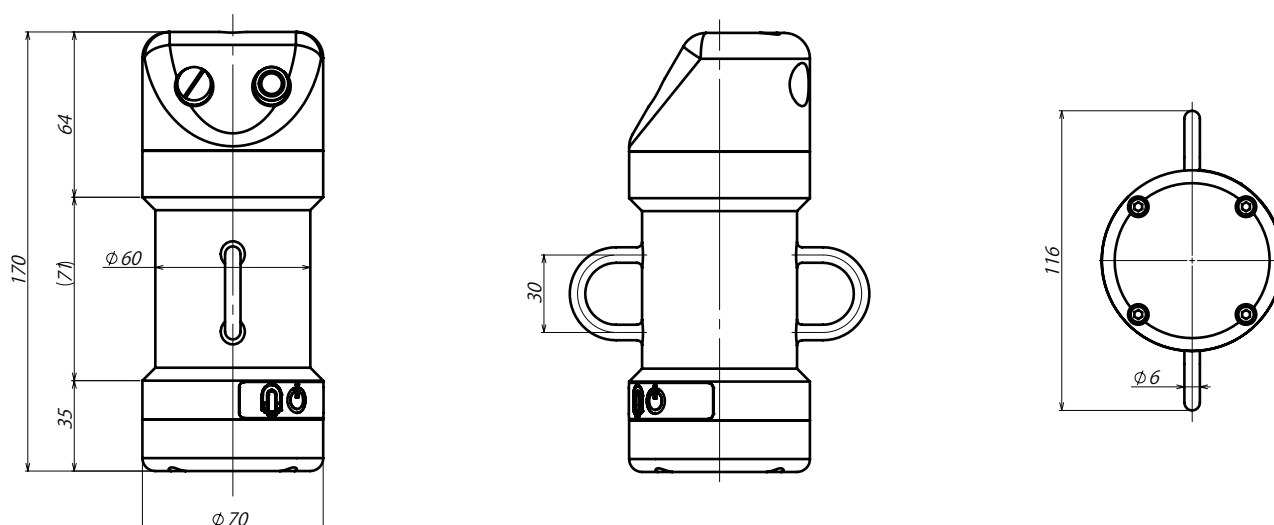

■ Sensor Specifications

| Sensor | Pressure | Temperature | Conductivity | Salinity |
|------------------------------|----------------|-----------------------|---|--------------------------|
| Principle | Semi conductor | Thermistor | 5-electrode | Practical salinity scale |
| Accuracy | ±1% FS | ±0.2°C ⁽²⁾ | ±0.2 mS cm ⁻¹ ⁽³⁾ | - |
| Measurement range | 0 to 200 m | -3 to 45°C | 0.5 to 70 mS cm ⁻¹ | 2 to 42 |
| Response time ⁽¹⁾ | <0.1 s | <0.2 s | <0.2 s | <0.2 s (63%) |

⁽¹⁾ typical

⁽²⁾ from 3 to 31°C

⁽³⁾ from 20 to 50 mS cm⁻¹

■ Instrument Specifications

| | | |
|--------------------|--|---------------|
| Communication | Bluetooth® wireless technology | |
| Measurement mode | Initiates measuring automatically at 2 m deep | |
| Sampling frequency | 10Hz | |
| Power | Rechargeable Lithium-Ion Battery (wireless charging) | |
| Operation | More than 12h (continuous) | |
| Data output | CSV format | |
| Dimensions | Bracket section width | Aprox. 116 mm |
| | Main body | Φ70mm×170mm |
| Weight | Approx. 0.9 kg (in air) | |
| Depth rating | 300 m depth equivalent | |

Data transfer via Bluetooth® wireless technology

■ Drawing

※ Dimensions are in mm. ※ All specifications on this leaflet are subject to change without notice.

JFE Advantech Co., Ltd.

Ocean & River Instruments Division